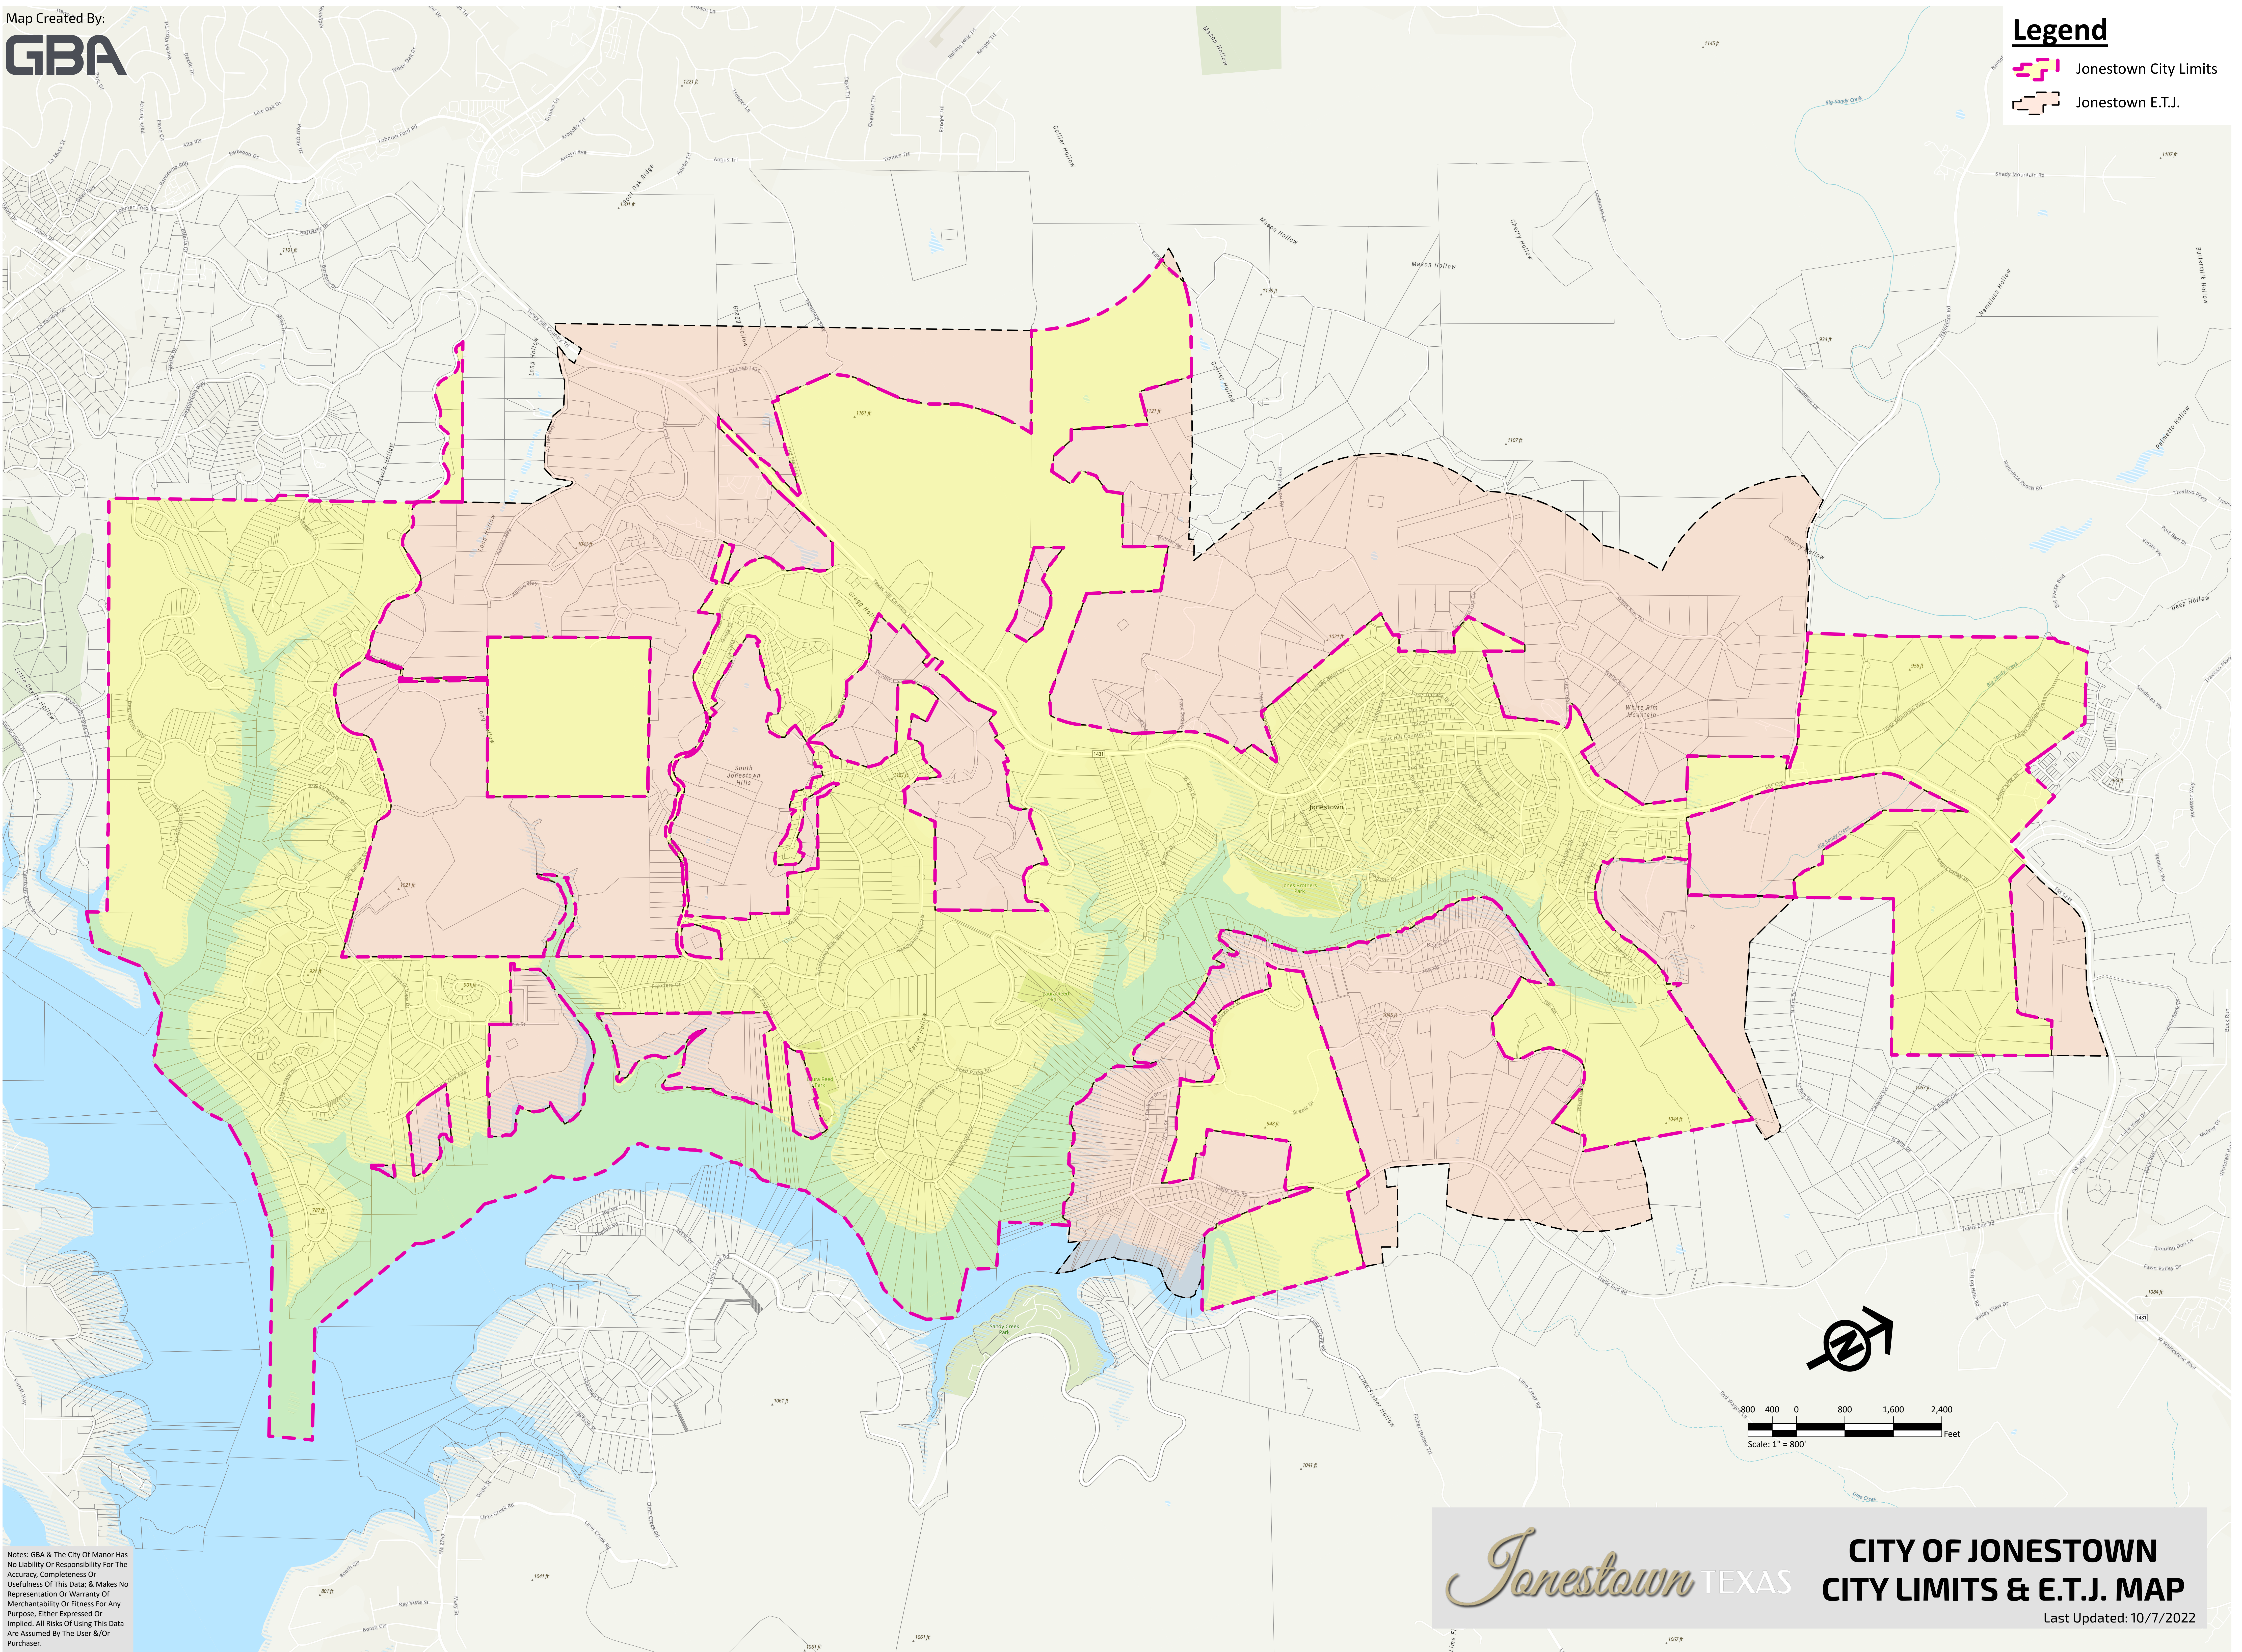

Legend

- Jonestown City Limits
- Jonestown E.T.J.

Jonestown TEXAS

**CITY OF JONESTOWN
CITY LIMITS & E.T.J. MAP**

Last Updated: 10/7/2022